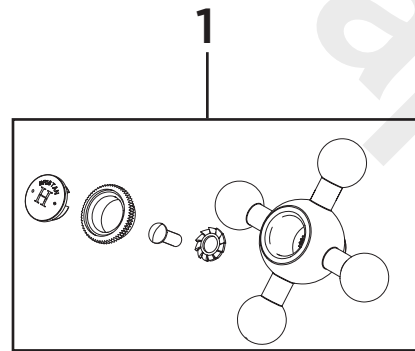

**Product Code:** RG SNK EF C

**Revision:** D2

1	Handle Assembly
2	Shroud
3	M5 x 14mm Grub Screw
4	1/2" Compression Valves (Pair)
5	Spout Seals Kit
6	Anti-Splash Assembly
7	Reinforcing Plate
8	EasyFit Tool
9	EasyFit Pack
10	Isolation Valves (Pair)
11	Molykote Grease
12	1/2" BSP Flexible Tails (Pair)

**Product Code:** RG SNK EF C

**Revision:** D2

1	Handle Assembly
2	Shroud
3	M5 x 14mm Grub Screw
4	1/2" Compression Valves (Pair)
5	Spout Seals Kit
6	Anti-Splash Assembly
7	Reinforcing Plate & Washer
8	EasyFit Tool
9	EasyFit Pack
10	Isolation Valves (Pair)
11	Molykote Grease
12	1/2" BSP Flexible Tails (Pair)