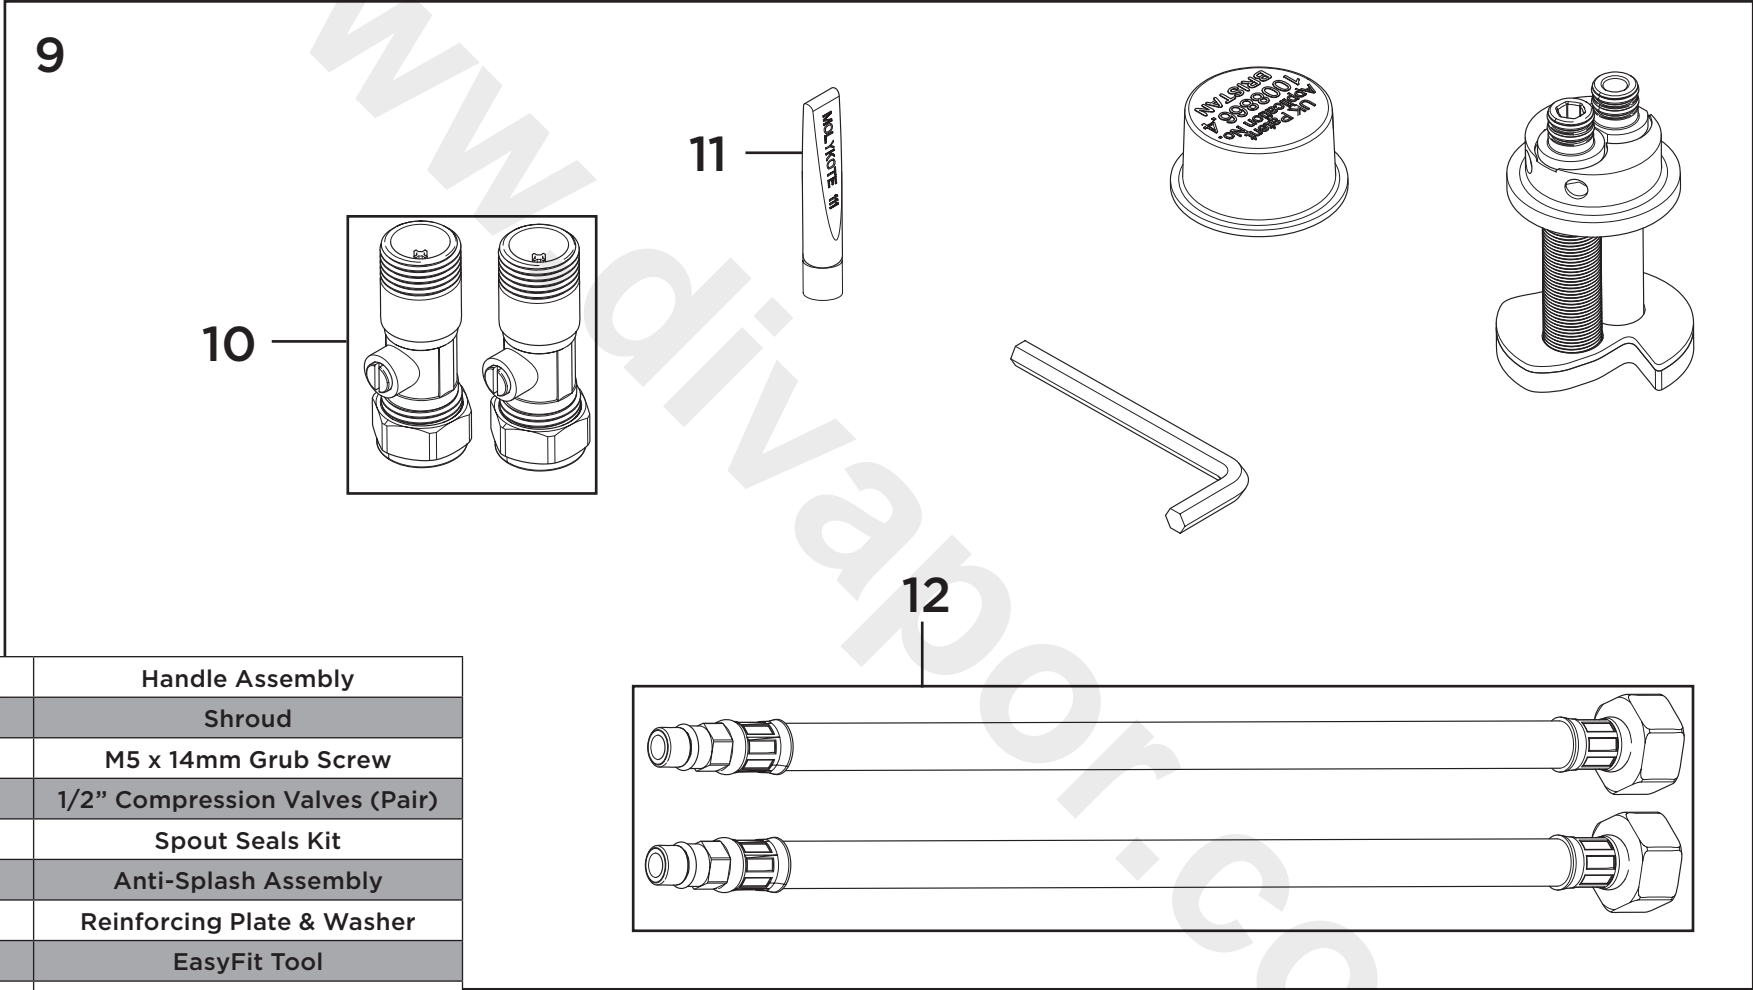

**Product Code:** RG SNK EF C

**Revision:** D2

1	Handle Assembly
2	Shroud
3	M5 x 14mm Grub Screw
4	1/2" Compression Valves (Pair)
5	Spout Seals Kit
6	Anti-Splash Assembly
7	Reinforcing Plate
8	EasyFit Tool
9	EasyFit Pack
10	Isolation Valves (Pair)
11	Molykote Grease
12	1/2" BSP Flexible Tails (Pair)

**Product Code:** RG SNK EF C

**Revision:** D2

1	Handle Assembly
2	Shroud
3	M5 x 14mm Grub Screw
4	1/2" Compression Valves (Pair)
5	Spout Seals Kit
6	Anti-Splash Assembly
7	Reinforcing Plate & Washer
8	EasyFit Tool
9	EasyFit Pack
10	Isolation Valves (Pair)
11	Molykote Grease
12	1/2" BSP Flexible Tails (Pair)