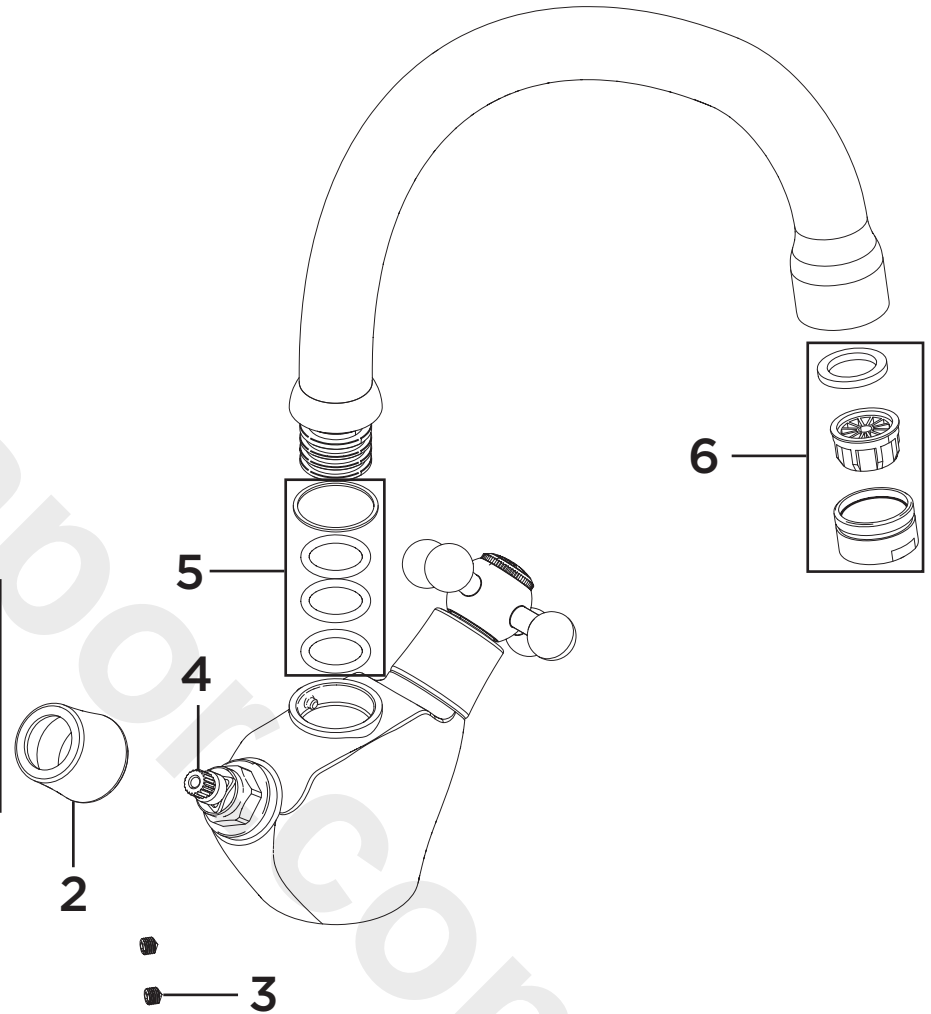

**Product Code:** RG SNK EF C

**Revision:** D2

1	Handle Assembly
2	Shroud
3	M5 x 14mm Grub Screw
4	1/2" Compression Valves (Pair)
5	Spout Seals Kit
6	Anti-Splash Assembly
7	Reinforcing Plate
8	EasyFit Tool
9	EasyFit Pack
10	Isolation Valves (Pair)
11	Molykote Grease
12	1/2" BSP Flexible Tails (Pair)

**Product Code:** RG SNK EF C

**Revision:** D2

1	Handle Assembly
2	Shroud
3	M5 x 14mm Grub Screw
4	1/2" Compression Valves (Pair)
5	Spout Seals Kit
6	Anti-Splash Assembly
7	Reinforcing Plate & Washer
8	EasyFit Tool
9	EasyFit Pack
10	Isolation Valves (Pair)
11	Molykote Grease
12	1/2" BSP Flexible Tails (Pair)